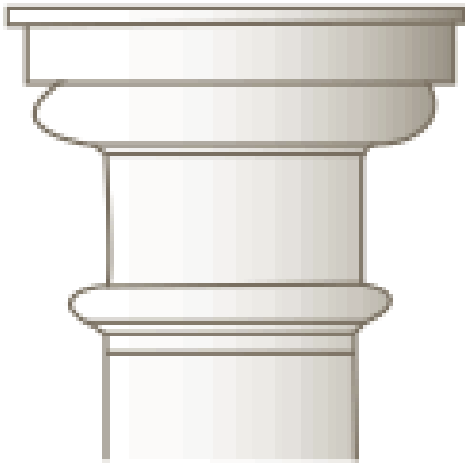

Long Neck

Long Neck

Winterstone ID:

capitol_7

Category:

Bases & Capitols

Description:

Related Categories:

Columns

Contact:

For further information on this product please email sales@winterstone.com.au or call (02) 9905 9197.

Dimensions:

Height (mm): 175 | Width (mm):190 | Depth (mm): 190

Height (mm): 235 | Width (mm):290 | Depth (mm): 290

Height (mm): 230 | Width (mm):340 | Depth (mm): 340

Height (mm): 235 | Width (mm):280 | Depth (mm): 280

Finishes:

These colours are our standard colours, but we can custom make any colour you want your stone to be.